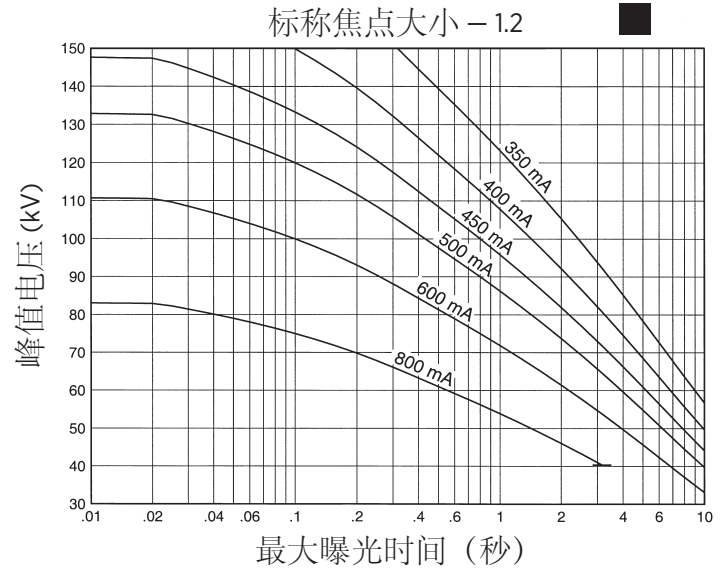

Product Description

The RAD-21 is a 4" (100mm), 150 kV, 212 kJ (300 KHU) rotating anode insert specifically designed for heavy duty general radiographic and fluoro/spotfilm procedures. The insert features a 12° tungsten rhenium molybdenum target and is available in the following focal spot combinations:

0.6 - 1.2
IEC 60336

Nominal Anode Input Power

Small - 36 kW IEC 60613
Large - 100 kW IEC 60613

For the equivalent anode input power of 90 Watts

产品说明

RAD-21 是一款具有 4" (100 mm) 靶盘, 150 kV, 212 kJ (300 KHU) 的旋转阳极 X 射线管芯, 专门用大功率的普通放射成像和荧光分光光度计/点片程序。该管芯的靶盘结构为 12° 靶角, 铼钨钼合金靶材, 可提供下列尺寸的标称焦点:

0.6 - 1.2
IEC 60336

标称阳极输入功率
小焦点 - 36 kW IEC 60613
大焦点 - 100 kW IEC 60613

适用于 90 瓦的等效阳极输入功率

3 Ø 恒定电压

50 Hz - 2,850 RPM

60 Hz - 3,450 RPM

Nominal anode input power for the anode heat content 40%. IEC 60613

阳极热容量 40% 的标称阳极输入功率。IEC 60613

Note:
When using these emission curves for trial exposures, refer to the power rating curves shown for maximum kV, tube emission, filament current, exposure time, and target speed.

注释:
当为试验曝光使用这些辐射曲线时, 请同时参考额定功率曲线中与最大管电压、管电流、灯丝电流、曝光时间和阳极靶转速相关的限制条件。