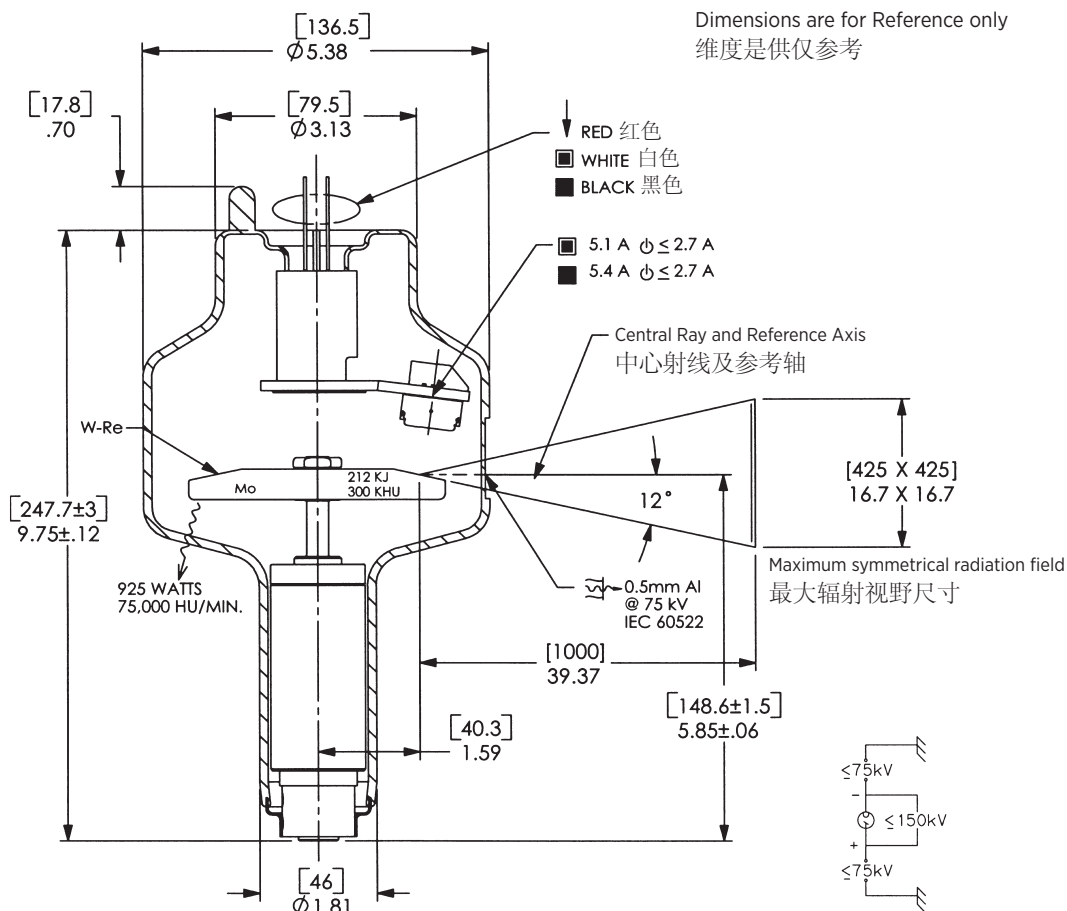

Common - Red
公共 - 红色

Large - Black
大焦点 - 黑色

Small - White
小焦点 - 白色

Stand - By
备用

Frame or Chasis
框架或底盘

X-Ray Tube
X 射线管

Radiation Filter or Filtration
辐射过滤器或过滤

Note: Document originally drafted in the English language.
注释：文件最初用英语起草。

Product Description

The RAD-21 is a 4" (100mm), 150 kV, 212 kJ (300 KHU) rotating anode insert specifically designed for heavy duty general radiographic and fluoro/spotfilm procedures. The insert features a 12° tungsten rhenium molybdenum target and is available in the following focal spot combinations:

0.6 - 1.2
IEC 60336

Nominal Anode Input Power

Small - 36 kW IEC 60613
Large - 100 kW IEC 60613

For the equivalent anode input power of 90 Watts

产品说明

RAD-21 是一款具有 4" (100 mm) 靶盘, 150 kV, 212 kJ (300 KHU) 的旋转阳极 X 射线管芯, 专门用大功率的普通放射成像和荧光分光光度计/点片程序。该管芯的靶盘结构为 12° 靶角, 铼钨钼合金靶材, 可提供下列尺寸的标称焦点:

0.6 - 1.2
IEC 60336

标称阳极输入功率
小焦点 - 36 kW IEC 60613
大焦点 - 100 kW IEC 60613

适用于 90 瓦的等效阳极输入功率